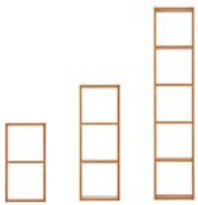

Rubberwood Furniture

“[A]Wooden” denotes Asean Rubberwood Furniture (for online product catalogue reference).

Study

Wooden Desk

Compact Desk
W80 x D50 x H70.5cm
4550512828792

\$199

Top Shelf
W109 x D20 x H30cm
4550512828822

\$89

Desk
W110 x D55 x H70cm
4550512828808

\$339

Cabinet
W39 x D48 x H58cm
4550512828815

\$269

Stacking Shelf Basic Set

2 tiers
W42 x D28.5 x H81.5cm
4550512841340

\$169

3 tiers
W42 x D28.5 x H121cm
4550512841357

\$219

5 tiers
W42 x D28.5 x H200cm
4550512841364

\$299

Stacking Shelf Set

3 by 2
W82 x D28.5 x H121cm
4550512841302

\$339

3 by 3
W122 x D28.5 x H121cm
4550512841319