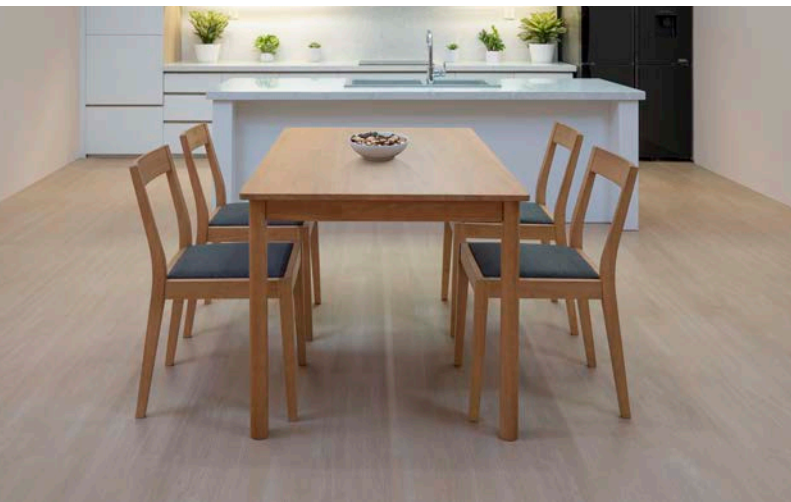

Wooden Low Table Oval

Small
W110 x D62 x H35cm
4550512828457

\$229

Large
W140 x D79 x H35cm
4550512828433

\$299

Wooden Bench

Small
W48.5 x D30 x H44cm
4550512828518

\$109

Large
W100 x D30 x H44cm
4550512828563

\$159

Dining

Wooden Dining Table with Wooden Chair

Dining Table (Small) with 2 Chairs
Dining Table: W75 x D75 x H72cm
Chair: W38 x D48.5 x H77.5cm (seat height: 45cm)

\$439

Dining Table (Large) with 4 Chairs
Dining Table: W120 x D75 x H72cm
Chair: W38 x D48.5 x H77.5cm (seat height: 45cm)

\$729

Extension Table with 4 Chairs
Extension Table: W90~120 x D75 x H72cm
Chair: W38 x D48.5 x H77.5cm (seat height: 45cm)